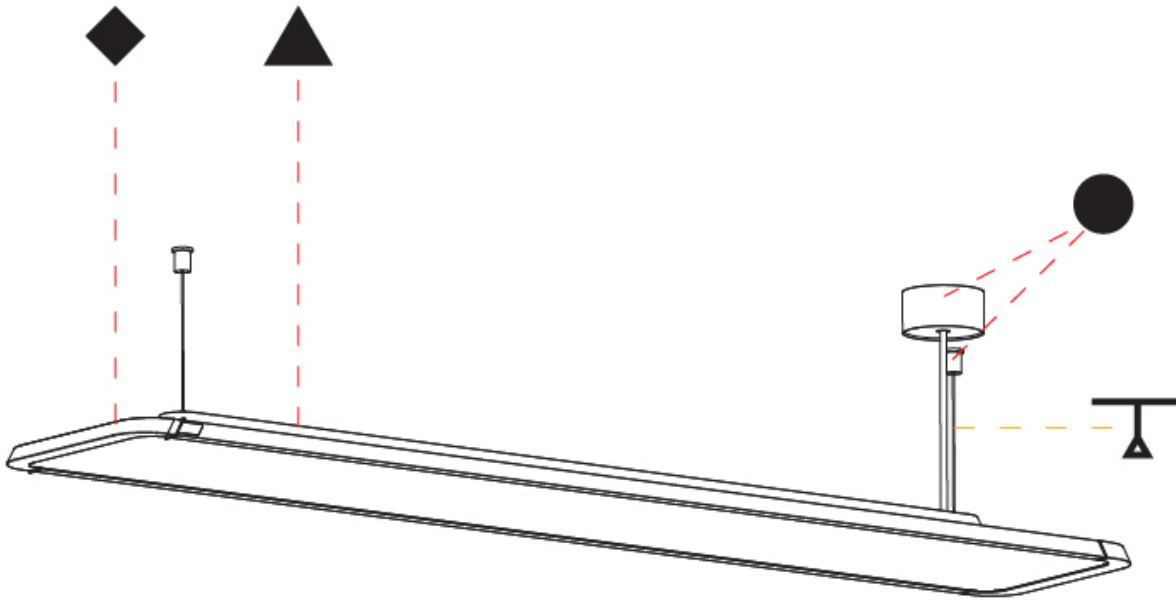

A300407-

PROJECT
TYPE
SPECIFIER
QUANTITY
DATE