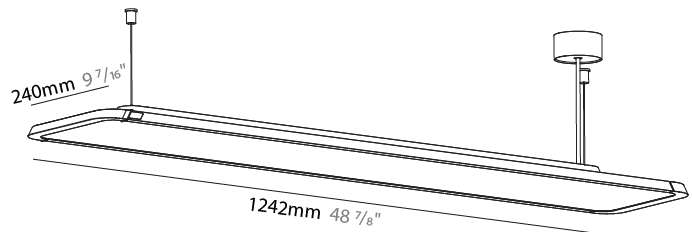

GENERAL

Series: Hadi
Subseries: Hadi-M Aura
Brand: Prolicht
Division: Architectural
Mounting Type: Surface
Mounting Location: Ceiling
Subcategory: Pendant

PHYSICAL

Shape: Rectangle
Length (mm): 1242
Length (in): 48 7/8
Width (mm): 240
Width (in): 9 7/16
Height (mm): 48
Height (in): 1 7/8
Light Distribution: Direct

Fixture Finish: SSR / BKV / CWI / CRY / HAB / UFT / ITA / RUA / FTG / MYG / LOD / PUS / FRO / FUP / KIA / POP / BLS / SPG / MEY / GOH / GUM / CHC / COM / ABZ / JAG / OBR / MOS / ROR

Fixture Material: Extruded Aluminum / Steel

Cable Details: 2,000mm / 6,000mm Transparent Cable

ELECTRICAL

Lamp Type: LED (Zhaga Standard)
Input Wattage (W): 78
Total Output Wattage (W): 70.9
Dimming: Non-Dimmable
Driver Included: No
Driver Location: Integrated
Driver Type: Constant Current - Universal
Driver Class: Class 2
Input Voltage (V): 120 - 277
Constant Current (MA): 225
Upon Request: 0-10V Dimming

LED

Color Temperature (°K): 3000 / 3500 / 4000
Max. Delivered Lumen (lm): 4235 / 4230 / 4316
Nominal Lumen (lm): 4976 / 4971 / 5072
CRI: >90 CRI
Lamp Life (hrs): 50000

OPTICAL

Adjustability: Fixed

RATINGS AND CERTIFICATIONS

Certified By: Certified for North American Standards
IP rating: IP20

PROJECT _____
TYPE _____
SPECIFIER _____
QUANTITY _____
DATE _____